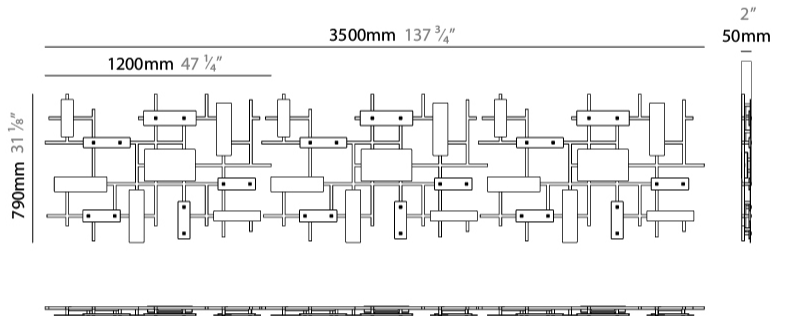

PROJECT	_____
TYPE	_____
SPECIFIER	_____
QUANTITY	_____
DATE	_____

DOMINO SURFACE

D183002-

base number	Color	Finish	Finish
	Temperature	Options	Options

1. To build a product code in our configurator select the specify button on the base model # product page
2. To build a manual product code on this datasheet choose from the options listed below in blue font and add the suffix to the base model #

GENERAL

Series: Domino
Partner: Artigia
Division: Design
Installation: Surface
Product Type: Ceiling Surface
Mounting Location: Ceiling
Light Distribution: Direct / Indirect

PHYSICAL

Shape: Rectangle
Length (mm): 3500
Length (in): 137 ¹³/₁₆
Width (mm): 800
Width (in): 31 ¹/₂
Depth (mm): 50
Depth (in): 1 ¹⁵/₁₆
Diffuser: Glass - Clear / Amber / Smoke Gray
Fixture Finish: BBS / BUB / ABR / DRB / DUB / AGD/ LBB / DBZ / BBN / PCH / PGO / PBN / WHI / BLK
Accent Finish: CLR / AMB / SMG
Fixture Material: Glass / Metal
Primary Material: Glass

ELECTRICAL

Lamp Type: LED
Input Wattage (W): 180
Dimming: Dali Dimming / Phase Dimming
Driver Included: Yes
Driver Location: Integrated
Driver Class: Class 2
Input Voltage (V): 120
Output Voltage (V): 12
Upon Request: 0-10V Dimming

LED

Number of LEDs: 36
Color Temperature (°K): 2700 / 3000 / 4000
Nominal Lumen (lm): 29016 / 30096 / 31968
Lamp Life (hrs): 50000

OPTICAL

RATINGS AND CERTIFICATIONS

Certified By: Certified for North American Standards
IP rating: IP20