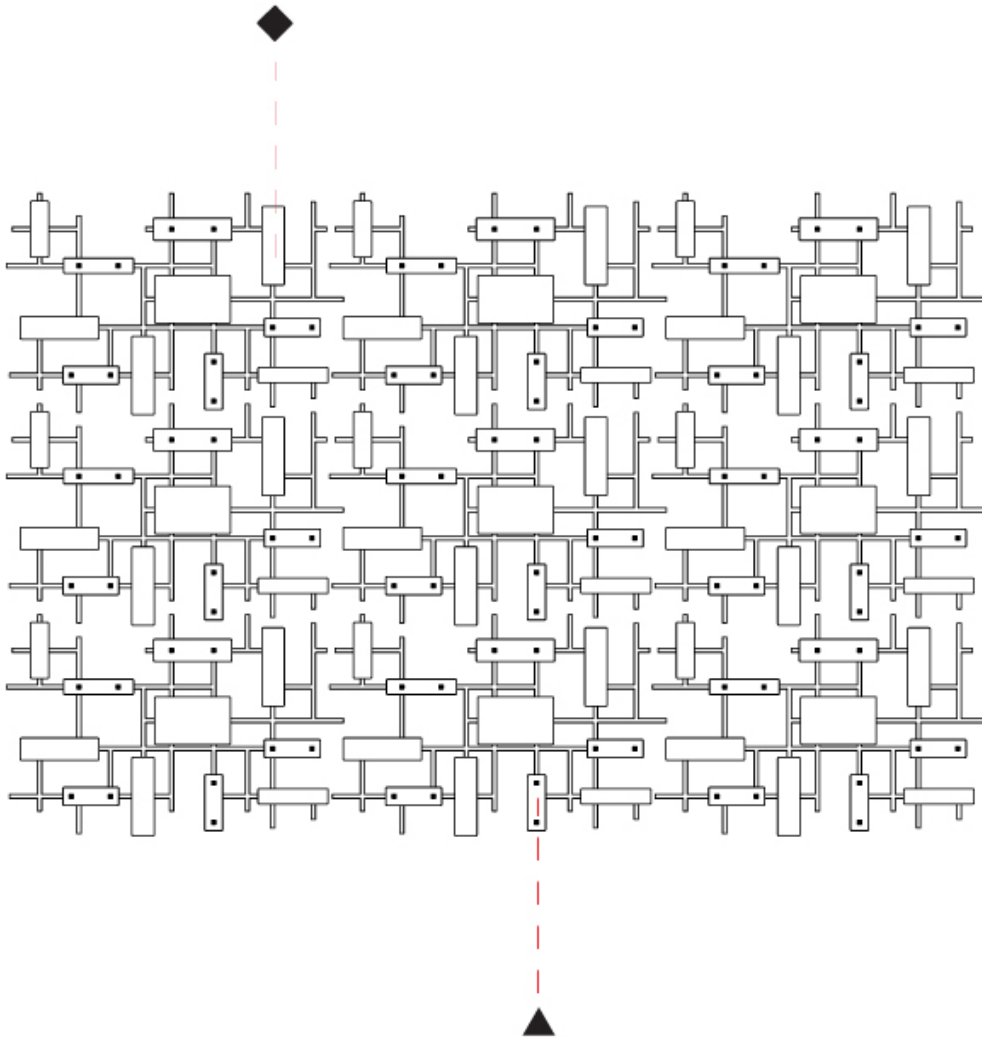

D183003-

PROJECT _____

TYPE _____

SPECIFIER _____

QUANTITY _____

DATE _____

D