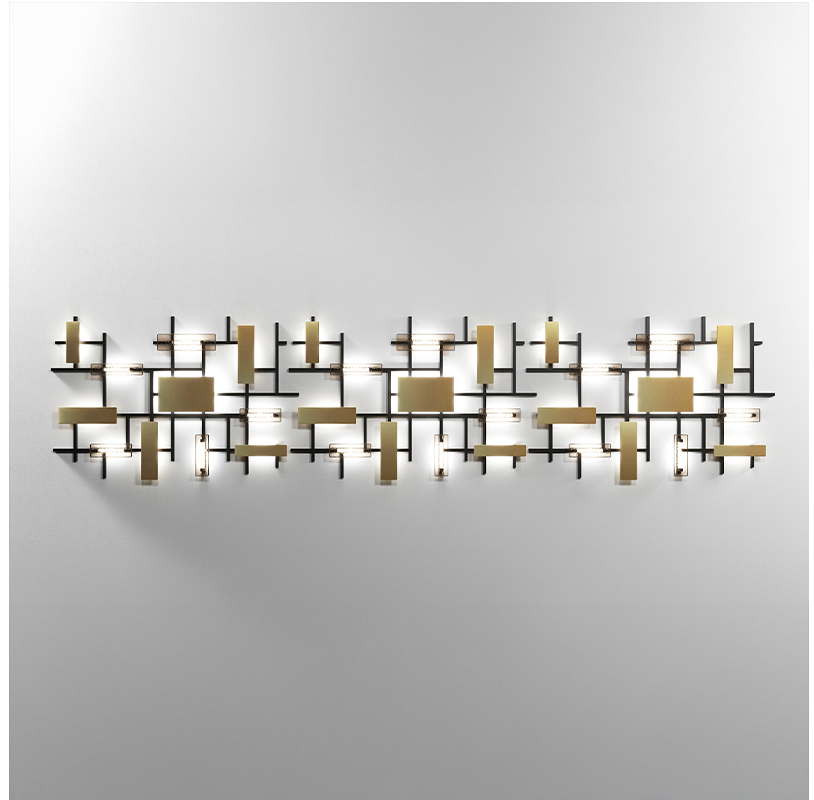

PROJECT	_____
TYPE	_____
SPECIFIER	_____
QUANTITY	_____
DATE	_____

DOMINO SURFACE

D183002-

base number	Color	Finish	Finish
	Temperature	Options	Options

1. To build a product code in our configurator select the specify button on the base model # product page
2. To build a manual product code on this datasheet choose from the options listed below in blue font and add the suffix to the base model #

GENERAL

Series: Domino
Partner: Artigia
Division: Design
Installation: Surface
Product Type: Ceiling Surface
Mounting Location: Ceiling
Light Distribution: Direct / Indirect

PHYSICAL

Shape: Rectangle
Length (mm): 3500
Length (in): 137 ¹³/₁₆
Width (mm): 800
Width (in): 31 ¹/₂
Depth (mm): 50
Depth (in): 1 ¹⁵/₁₆
Diffuser: Glass - Clear / Amber / Smoke Gray
Fixture Finish: BBS / BUB / ABR / DRB / DUB / AGD/ LBB / DBZ / BBN / PCH / PGO / PBN / WHI / BLK
Accent Finish: CLR / AMB / SMG
Fixture Material: Glass / Metal
Primary Material: Glass

ELECTRICAL

Lamp Type: LED
Input Wattage (W): 180
Dimming: Dali Dimming / Phase Dimming
Driver Included: Yes
Driver Location: Integrated
Driver Class: Class 2
Input Voltage (V): 120
Output Voltage (V): 12
Upon Request: 0-10V Dimming

LED

Number of LEDs: 36
Color Temperature (°K): 2700 / 3000 / 4000
Nominal Lumen (lm): 29016 / 30096 / 31968
Lamp Life (hrs): 50000

OPTICAL

RATINGS AND CERTIFICATIONS

Certified By: Certified for North American Standards
IP rating: IP20