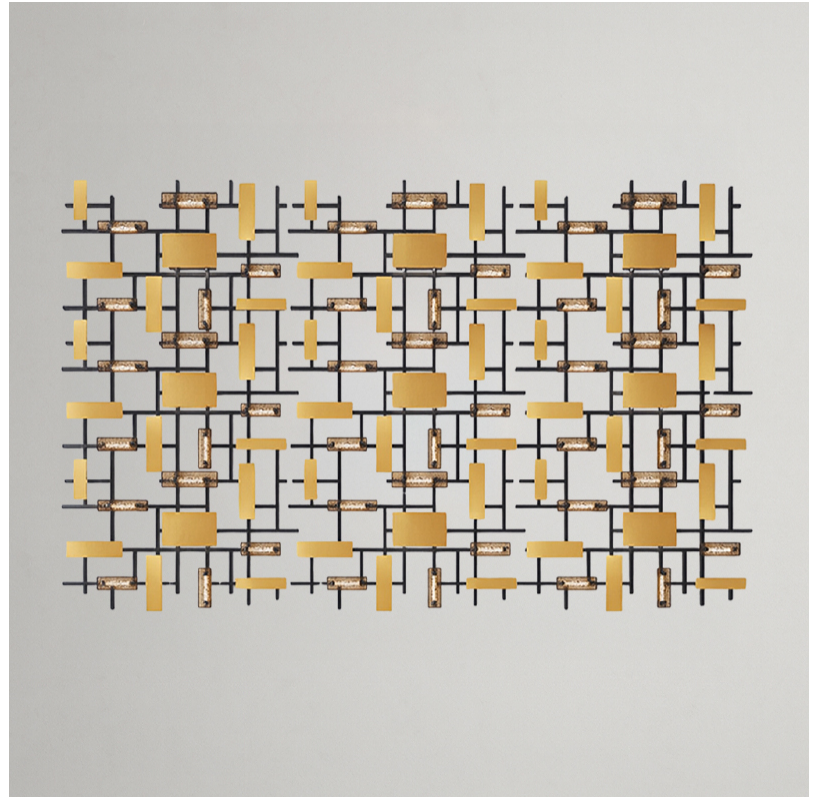

DOMINO SURFACE

D183003-

base number   Color   Finish   Finish
Temperature   Options   Options

1. To build a product code in our configurator select the specify button on the base model # product page
2. To build a manual product code on this datasheet choose from the options listed below in blue font and add the suffix to the base model #

GENERAL

Series: Domino
Partner: Artigja
Division: Design
Installation: Surface
Product Type: Ceiling Surface
Mounting Location: Ceiling
Light Distribution: Direct / Indirect

PHYSICAL

Shape: Rectangle
Length (mm): 3500
Length (in): 137 ¹³/₁₆
Width (mm): 2300
Width (in): 90 ⁹/₁₆
Depth (mm): 50
Depth (in): 1 ¹⁵/₁₆
Diffuser: Glass - Clear / Amber / Smoke Gray
Fixture Finish: BBS / BUB / ABR / DRB / DUB / AGD / LBB / DBZ / BBN / PCH / PGO / PBN / WHI / BLK
Accent Finish: CLR / AMB / SMG
Fixture Material: Glass / Metal
Primary Material: Glass

ELECTRICAL

Lamp Type: LED
Input Wattage (W): 540
Dimming: Dali Dimming / Phase Dimming
Driver Included: Yes
Driver Location: Integrated
Driver Class: Class 2
Input Voltage (V): 120
Output Voltage (V): 12
Upon Request: 0-10V Dimming

LED

Number of LEDs: 108
Color Temperature (°K): 2700 / 3000 / 4000
Nominal Lumen (lm): 87048 / 90288 / 95904
Lamp Life (hrs): 50000

OPTICAL

RATINGS AND CERTIFICATIONS

Certified By: Certified for North American Standards
IP rating: IP20